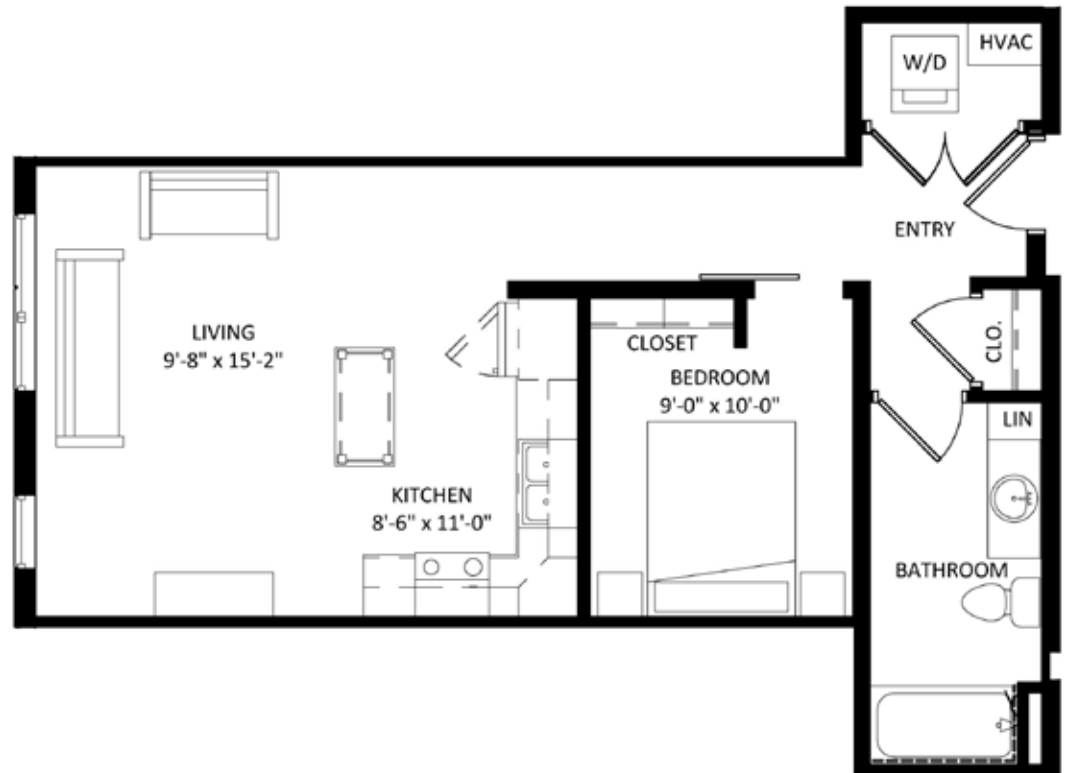

Property Amenities:

- Community Lounge and Game Room
- Community Media Room
- Fitness Center
- Sauna
- Package Room
- Courtyard with Grills and Seating
- Dog Wash Station
- Connected to Bike Path and Central Park Corridor