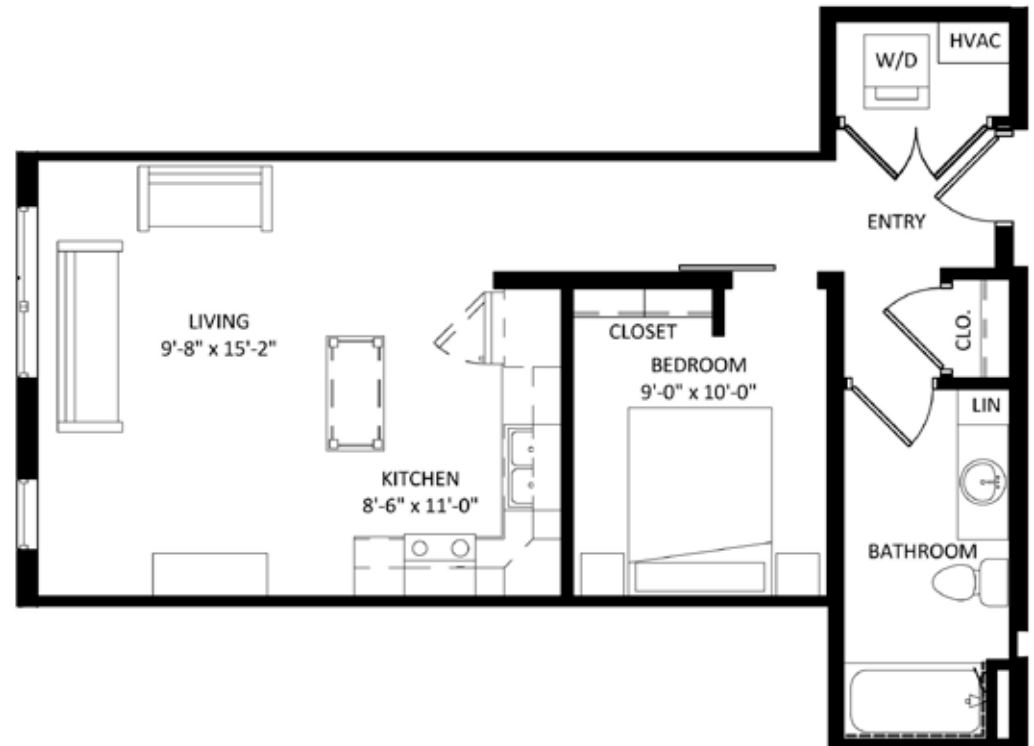

Property Amenities:

- Community Lounge and Game Room
- Community Media Room
- Fitness Center
- Sauna
- Package Room
- Courtyard with Grills and Seating
- Dog Wash Station
- Connected to Bike Path and Central Park Corridor