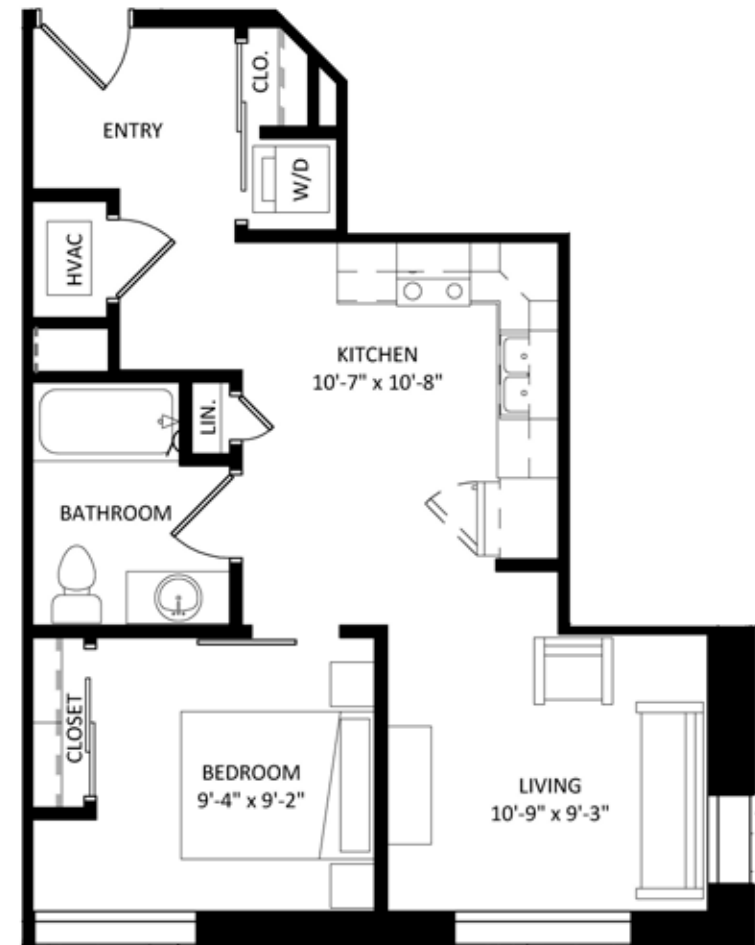

LEASING INFORMATION:

Call 608.233.6000 Visit PrimeUrbanProperties.com or email Info@PrimeUrbanProperties.com