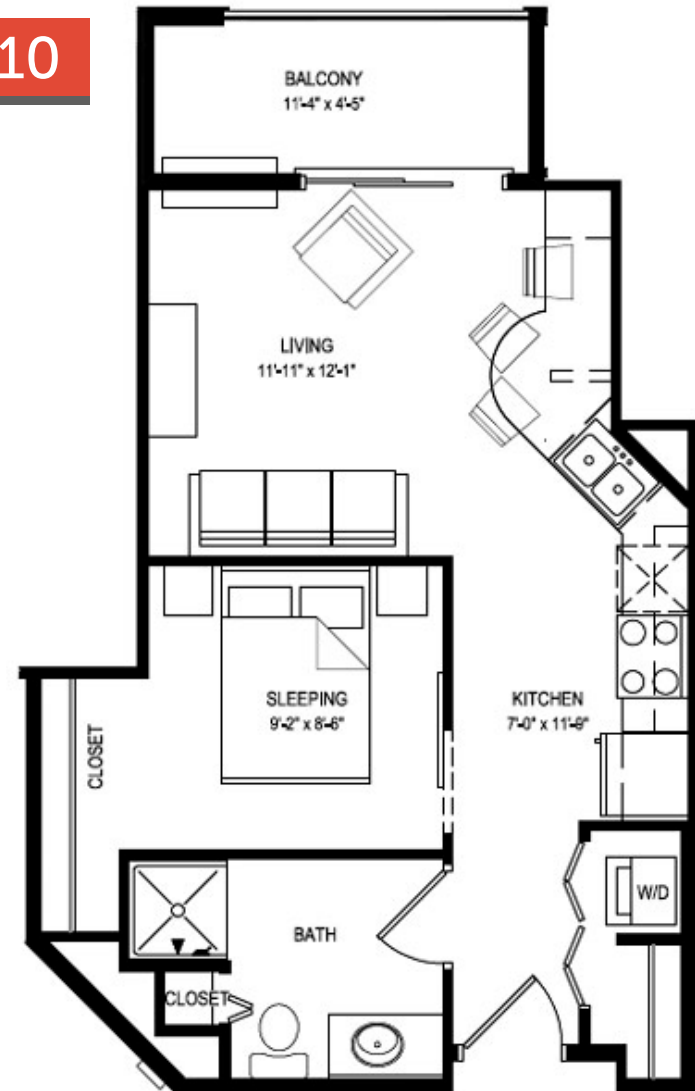

Livingston Place

Unit 510

Unit Detail:

- Studio
- 1 Bathroom
- 495 square feet
- Balcony/Patio
- In-Unit Washer/Dryer

Property Amenities:

- Rooftop Community Area
- Pet Friendly
- Located Near Bike Path
- Secured Access
- Indoor Bike Storage