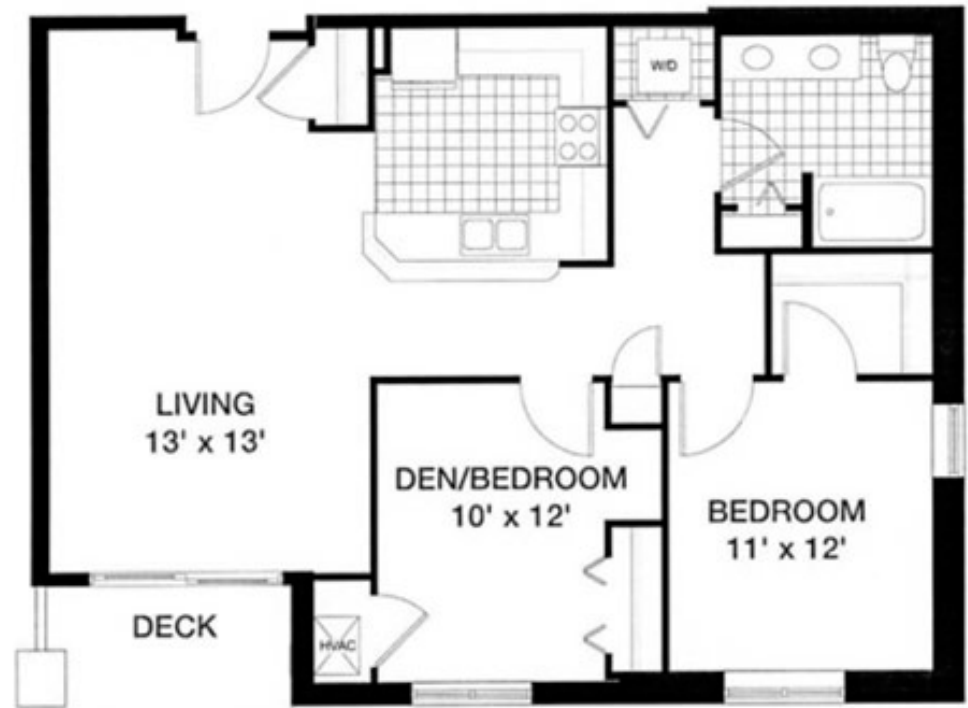

Additional Amenities:

- Underground Parking
- Storage

LEASING INFORMATION:

Call 608.233.6000 Visit PrimeUrbanProperties.com or email Info@PrimeUrbanProperties.com